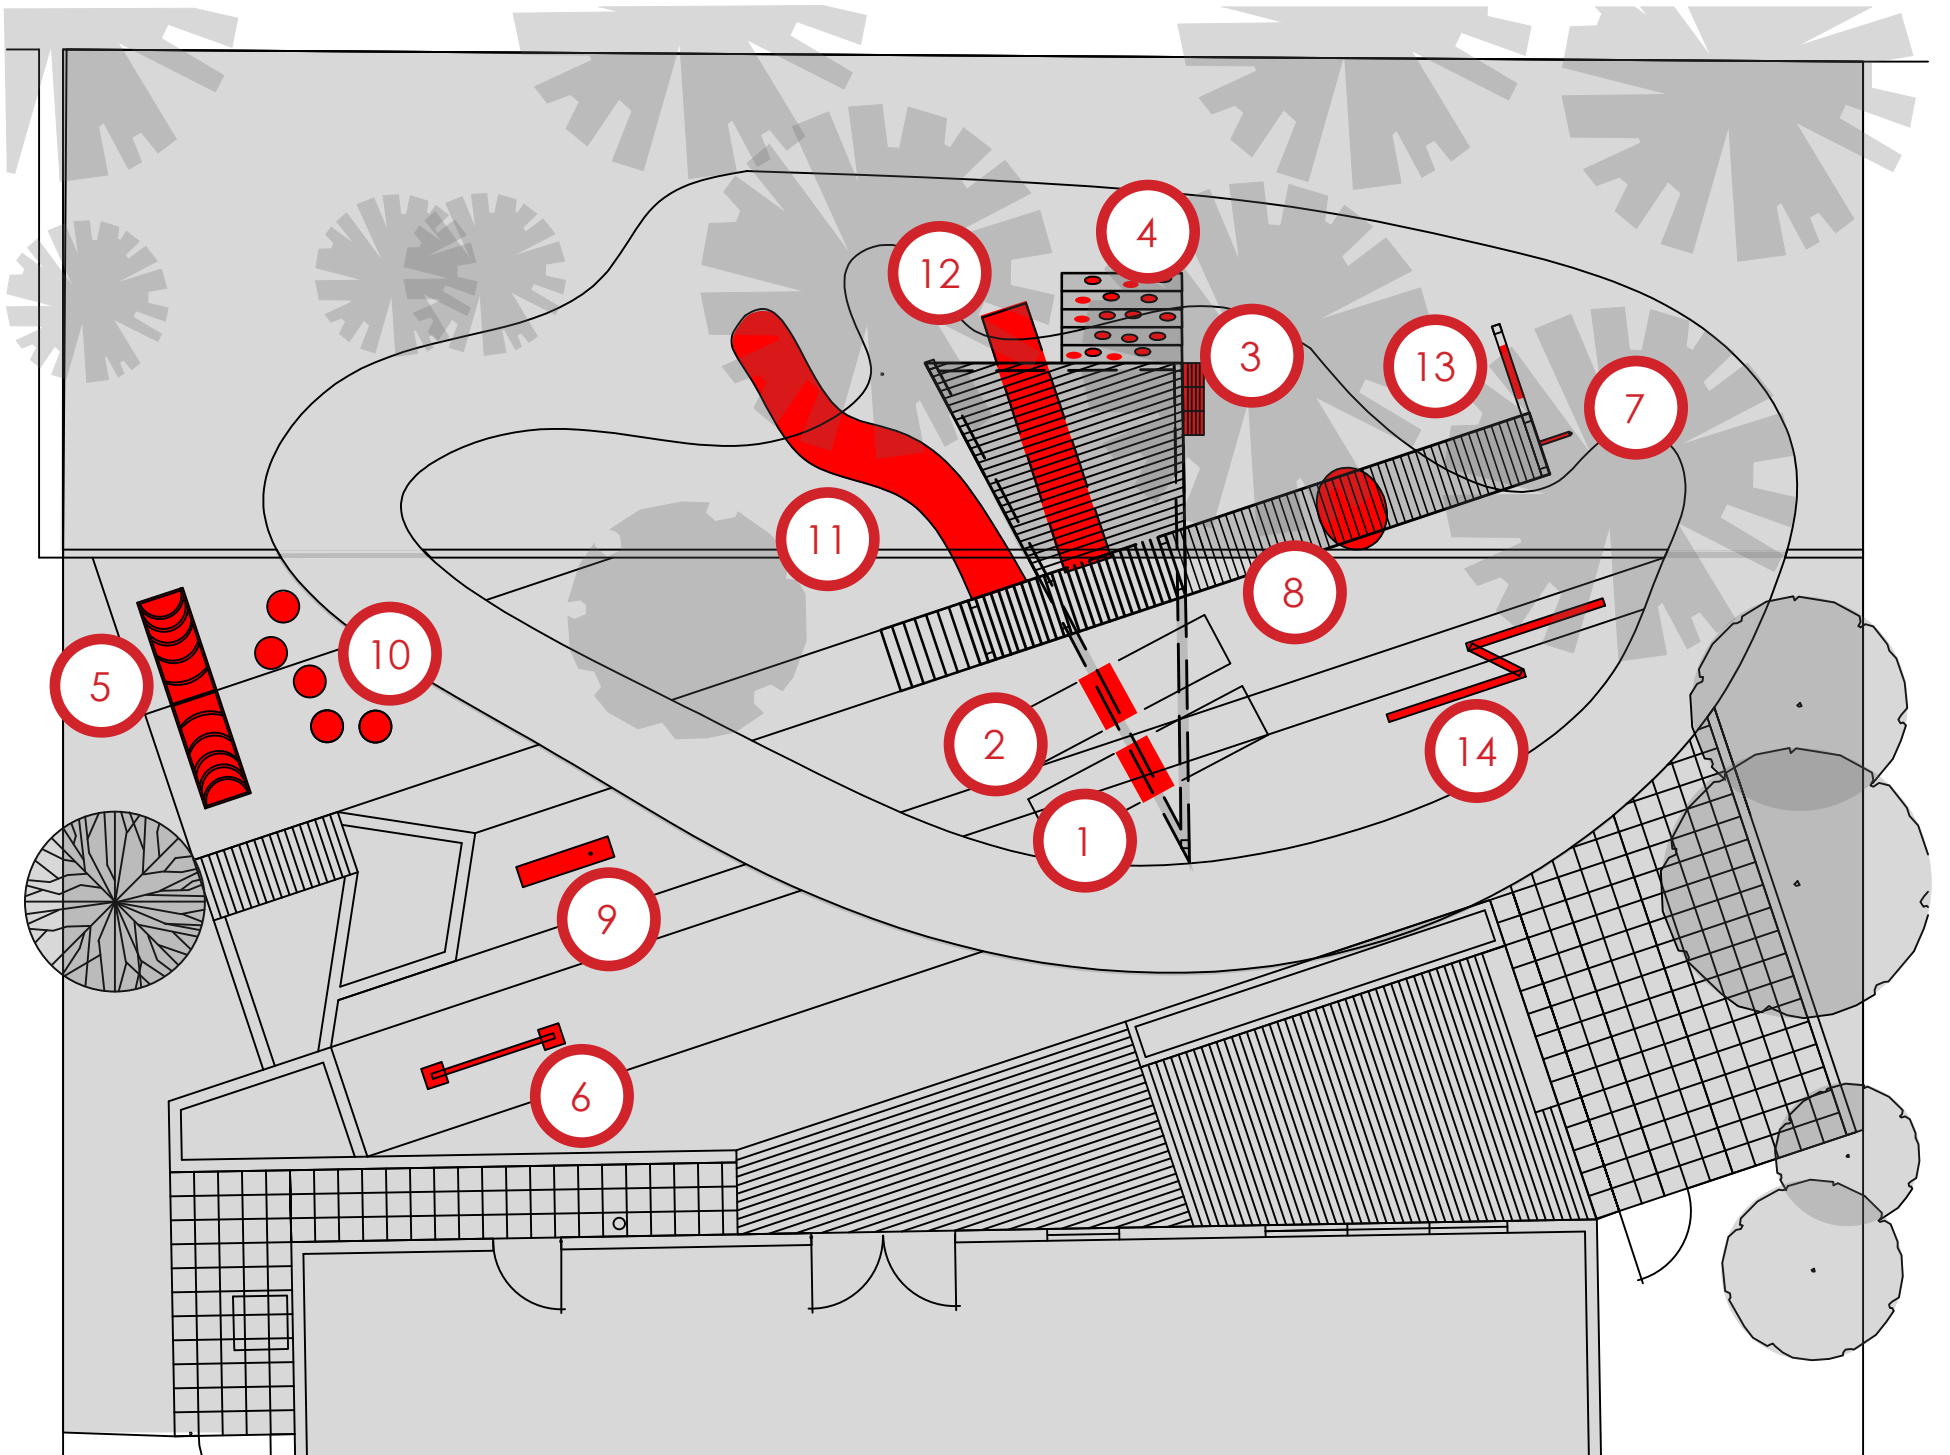

1/8" = 1'0"

EQUIPMENT LAYOUT PLAN