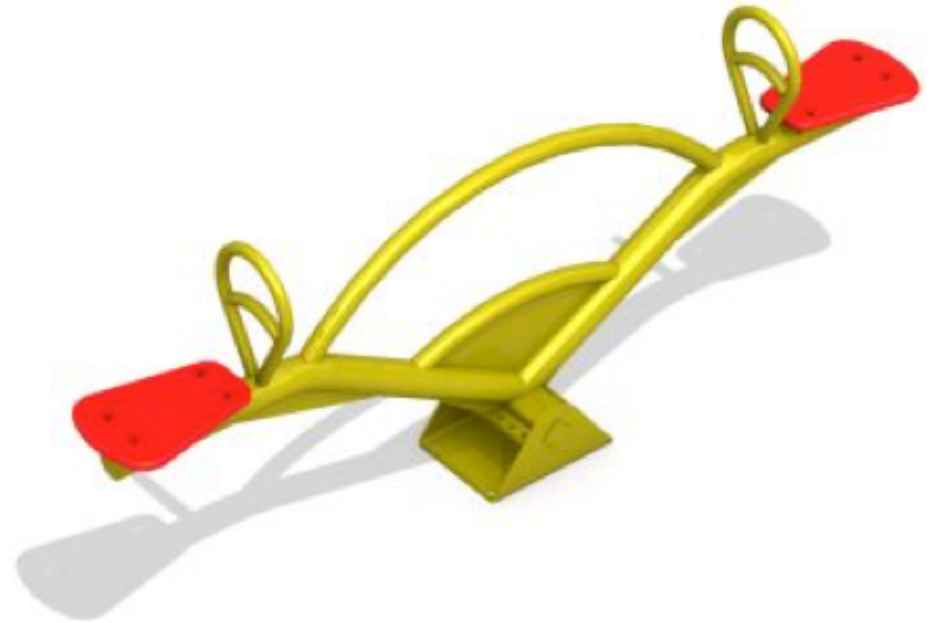

Perfect for children ages 5 - 12

Ground space is 2' x 9.5'

User zone is 14' x 21.5'

Constructed of powder coated galvanized steel

Product Type: Climber

Color: Red

Age Group: 5-9 Years/9 Years and up

<http://www.sears.com/sportsplay-half-moon-rung-climber/p-SPM11412503915>

\$899.95 (Quantity 1)

6

See-Saw – 2 Seat Rocker

Burke Playground See Saws and Teeter Totters can be incorporated into an existing play structure or can be added to a new commercial playground design. Children have loved See Saws for years, and with Burke playground equipment, you can give the old favorite a twist. The playground See Saw you design can be for 2 children or up to 4, and you can let them ride on traditional seats, or fun animals! Burke has everything you need from a 4 Seat Spring See Saw with 4 Animals (you choose the animals) to a more traditional 2 Seat Spring See Saw with 2 Seats.

<http://www.bciburke.com/fsseesaws.html?cid=570-0055&category=See Saws>

\$1,374.00 (Quantity 1)

7

Playtime Fireman's Pole

The Playtime Fireman's Pole makes for a fantastic addition to any household that has young children. It is a great choice for all those parents who are looking to create a recreational space around their home that is safe and fun for their kids to play in. This pole has an attractive red color that makes it pleasing to the eye and adds to its vibrant aesthetic appeal. It is made from powder-coated galvanized steel that lends it lasting strength and amazing durability. The Fireman's Pole from Playtime is comfortable capable of supporting up to 120 pounds of weight.