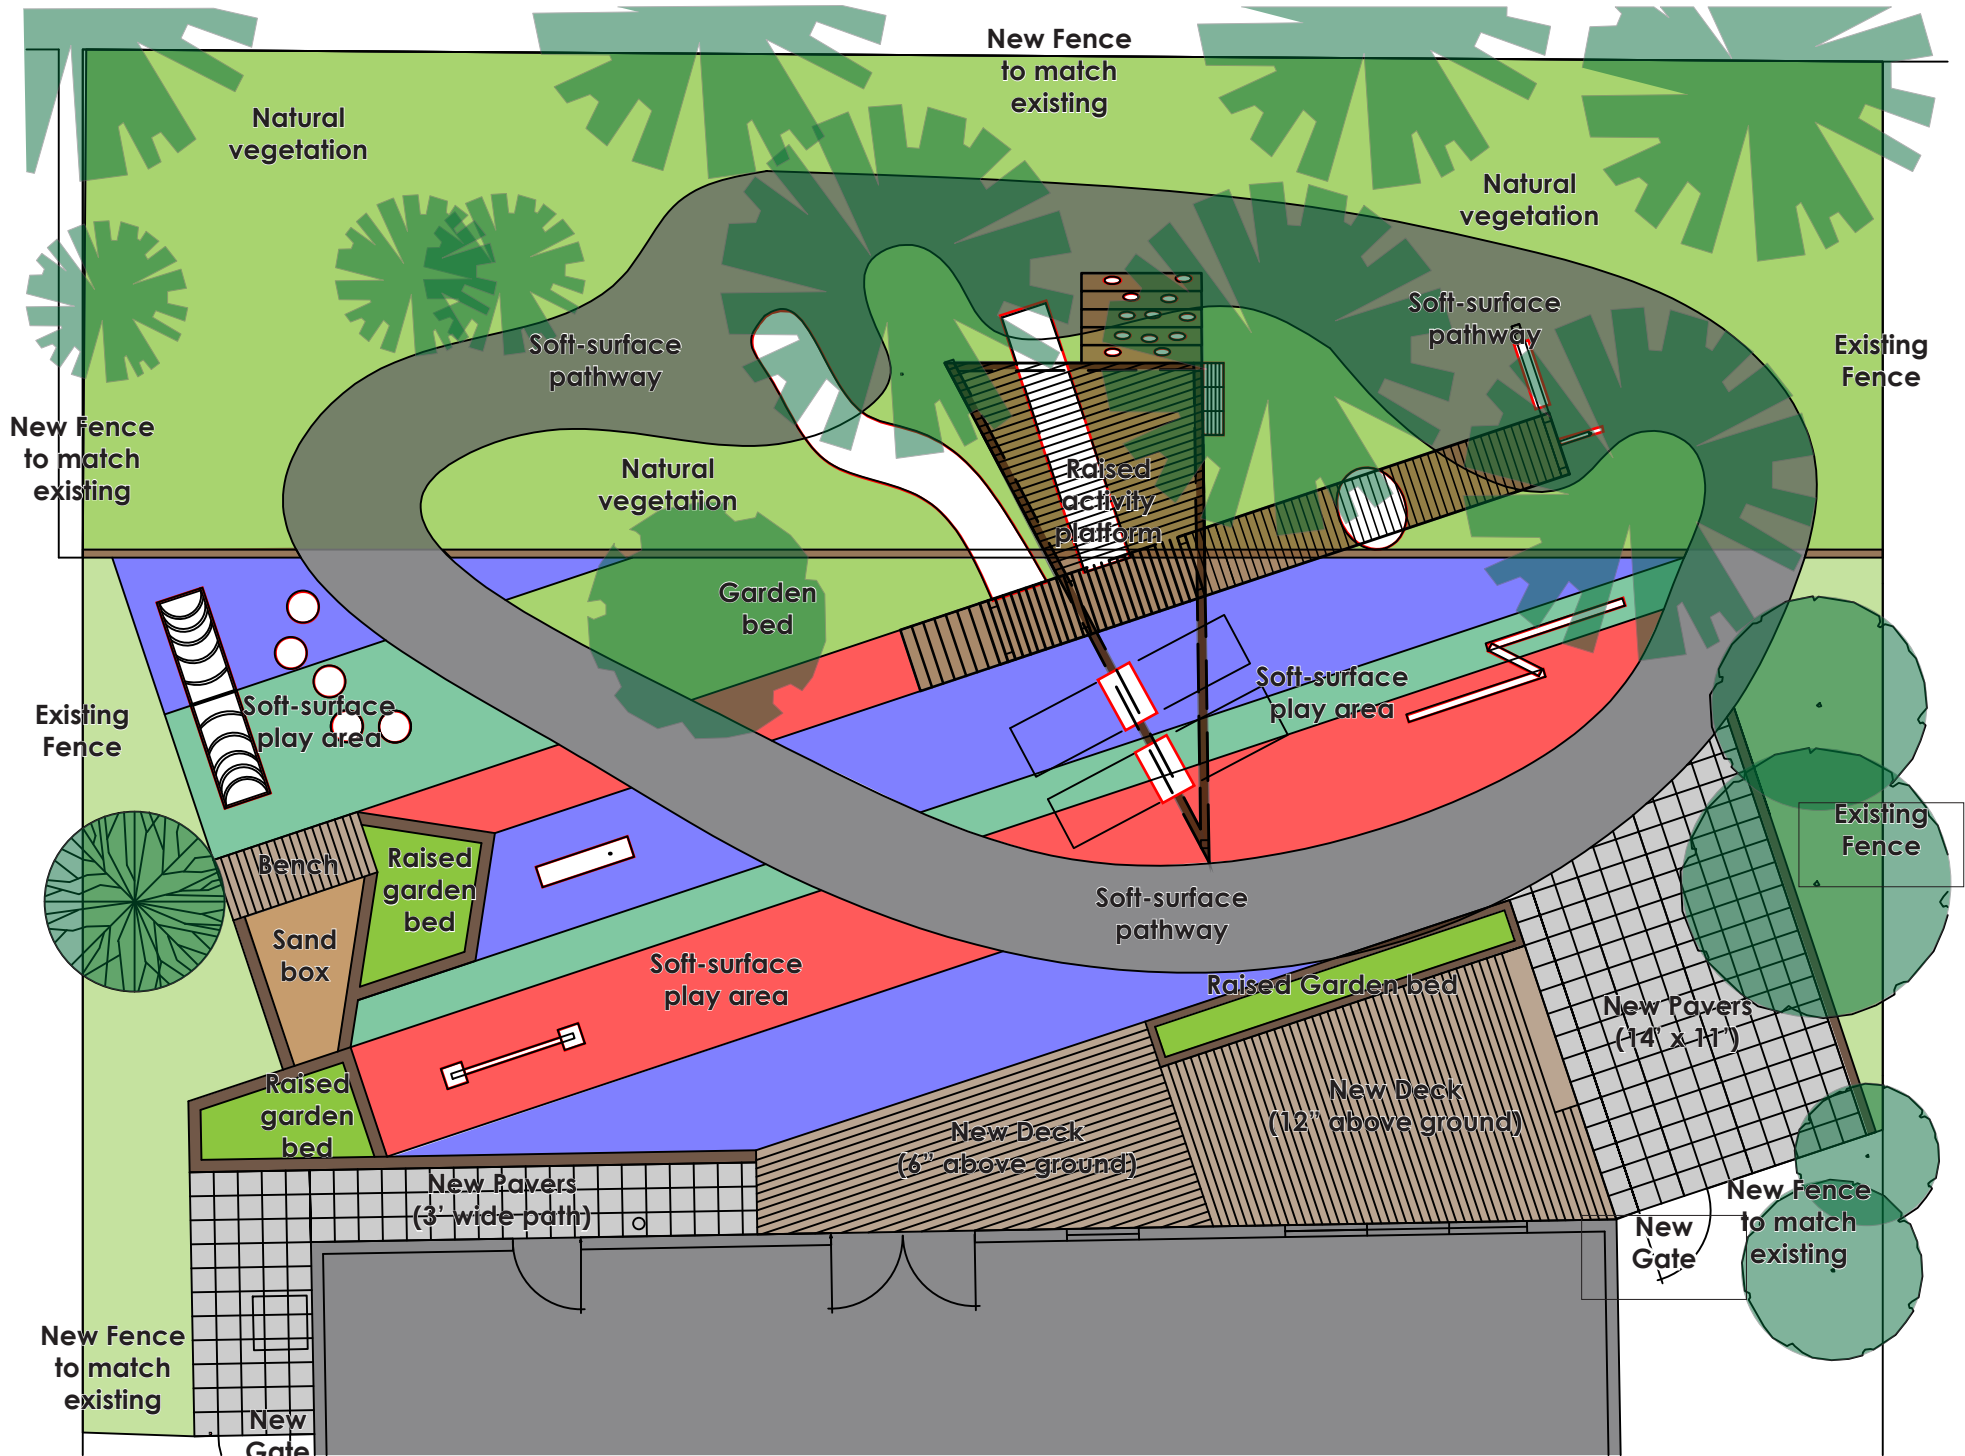

1/8" = 1'0"

OVERALL DESIGN PLAN