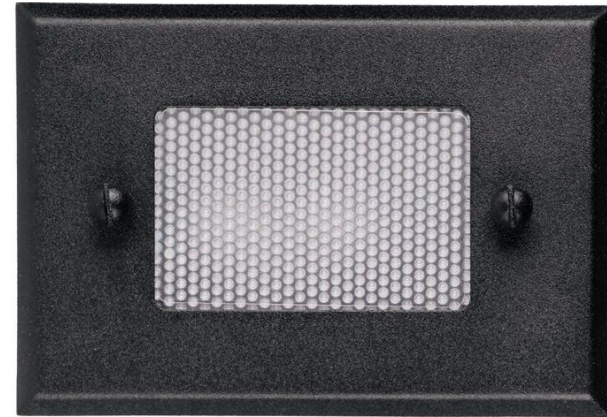

<http://www.sears.com/swing-set-stuff-trapeze-bar-with-rings-and/p-SPM11615285215>

\$45.39 (Quantity 1)

14

Balance Beam
To be site built out of wood timbers

or

Zig-Zag Balance Beam

Burke Basics Model 590-007

<http://www.bciburke.com/fsbalancebeams.html?cid=590-0007&category=Balance Beams>

\$677.00 (Quantity 1)

1/8" = 1'0"

A

Low Voltage LED Black 50W Equivalent Flood Light

The Malibu Low Voltage 50 Watt Equivalent Flood Light is a do-it-yourself project that can be installed quickly and safely. The cast metal construction and waterproof seal allows this fixture to withstand any weather, making it ideal for installations such as illuminating trees around your home. Malibu outdoor lighting is a quick and simple way to enhance curb appeal, provide an extra sense of security and is a crucial ingredient needed for improving your entire outdoor living experience.

<http://www.homedepot.com/p/Malibu-Low-Voltage-LED-Black-50W-Equivalent-Flood-Light-8401-2650-01/203196540>

\$29.97 each (Quantity 8)

B

Low Voltage Half Brick Deck Light

Illuminate your deck or stairs with the Malibu Low Voltage Half Brick Deck Light. This all black finish metal deck light provides soft accent lighting using an incandescent bulb and features a waterproof seal for durability. It comes with 2 interchangeable covers.