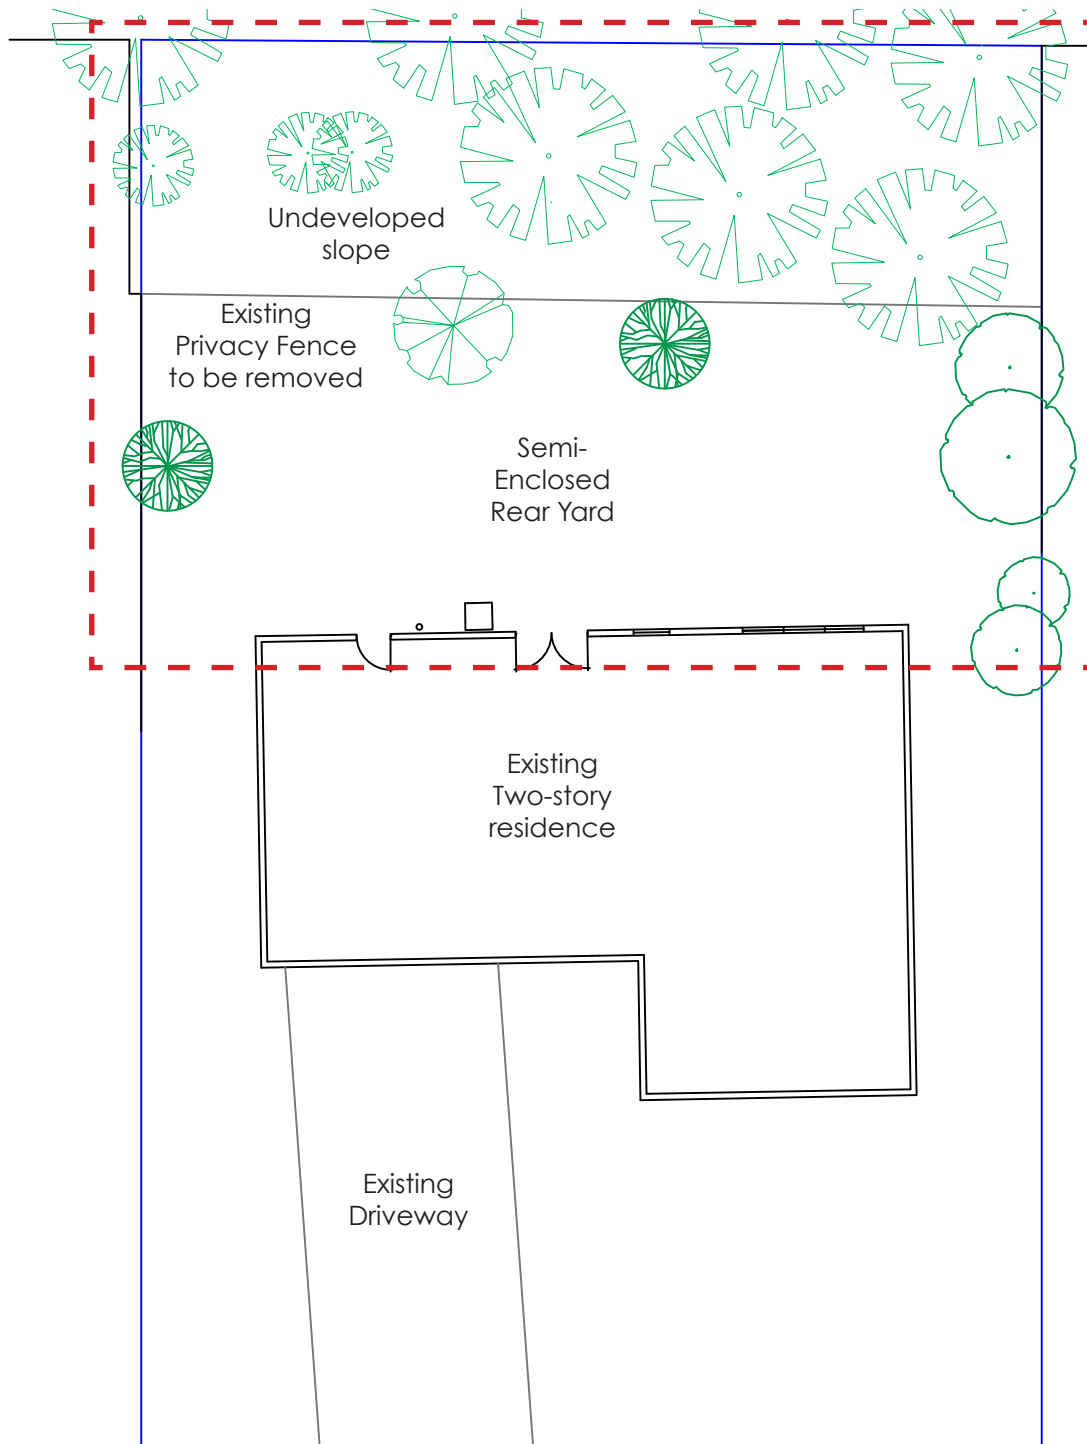

Carlin's Wish

Preliminary Design Package
June 8, 2015

Area of work

Site Address:
1681 Tarleton Way
Crofton, MD 21114

1/16" = 1'0"

1/8" = 1'0"

OVERALL DESIGN PLAN

1/8" = 1'0"

EQUIPMENT LAYOUT PLAN

1

Swing Set Stuff Polymer Belt Swing Seat with Chain and Hook - Color: Blue

Item # SPM11615090015 Model # SSS_0129_B SSSF1050:
Features: -Triangle hardware on the sides. -Commercial grade seat. -Uncoated zinc chain. -Working load of 750 lbs per chain. -Comes with 2 large S hooks, 2 chains and quick clips. Product Type: -Swing seat. Material: -Plastic. Material: -Metal. Dimensions: -0.19" Zinc plated chain. Overall Product Weight: -11 lbs. Chain or Rope Length: -60.5". Overall Width - Side to Side: -24". Overall Depth - Front to Back: -6".

<http://www.aastateofplay.com/heavy-duty-accessible-swing-seat/>

\$625.00 (Quantity 1)

3

Swing Set Stuff 36-inch Rope Ladder

Item # SPM9133062417 Model # SSS0116P-9959312
 This rope ladder is 36-inch wide and approximately 9 feet long (hook to end of rope). There are six rungs with 9-inch between each rung. The ladder comes with 4 pelican hooks across the top. This rope ladder is 36-inch wide and approximately 9 feet long (hook to end of rope). There are six rungs with 9-inch between each rung. It has 1 0.38-inch diameter hardwood dowels. The rope is 0.5-inch in diameter. The ladder comes with 4 pelican hooks across the top.
 Colors: Brown