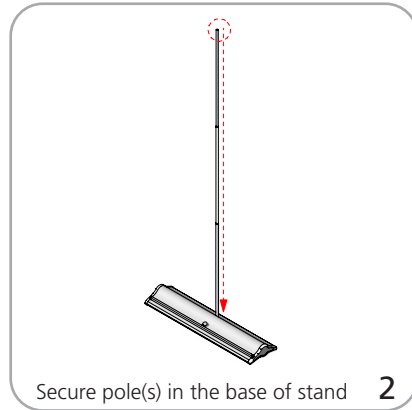

Blade Lite set-up