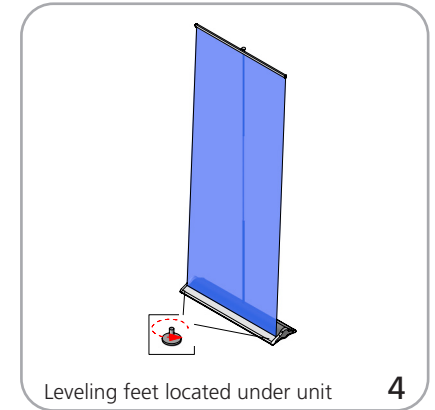

Blade Lite set-up