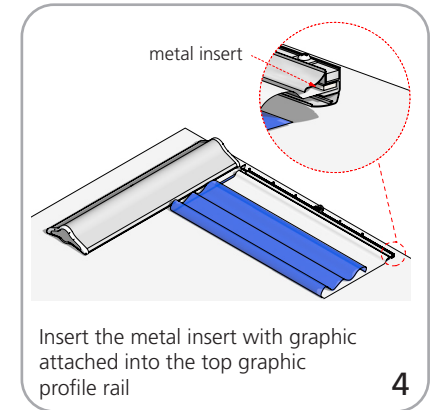

Graphic to toprail attachment (metal insert)