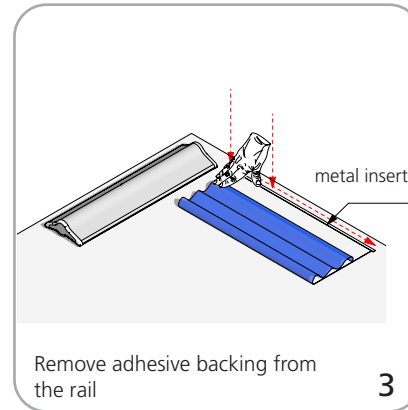

Graphic to toprail attachment (metal insert)