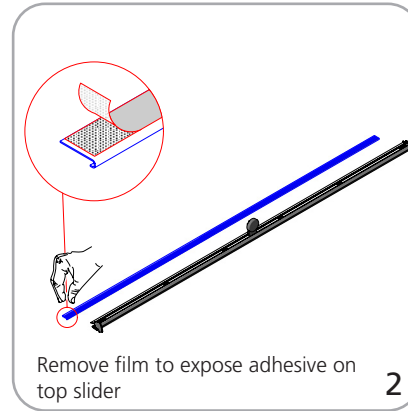

Quick slide top rail attachment (plastic insert)