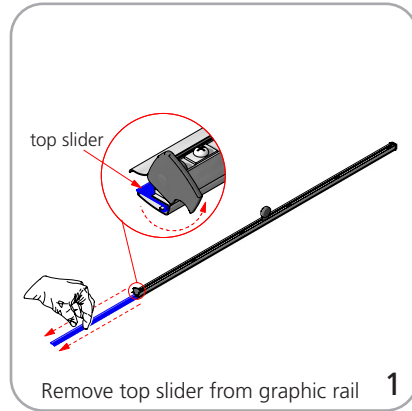

Quick slide top rail attachment (plastic insert)