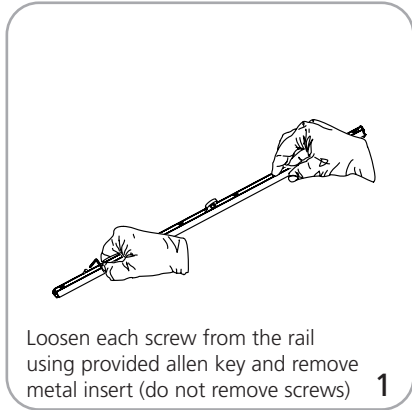

Graphic to toprail attachment (metal insert)