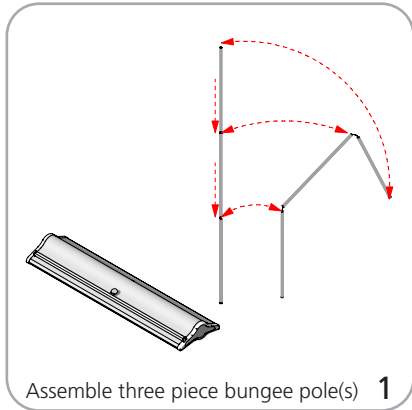

Blade Lite set-up