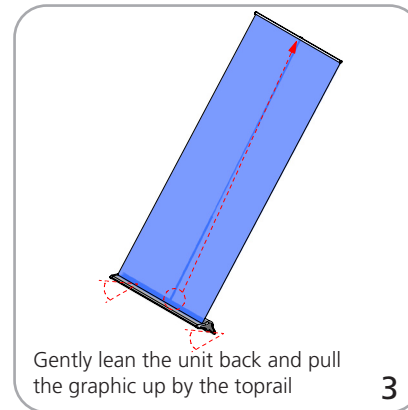

Blade Lite set-up