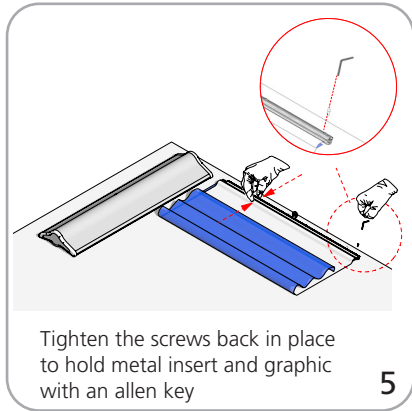

Quick slide top rail attachment (plastic insert)