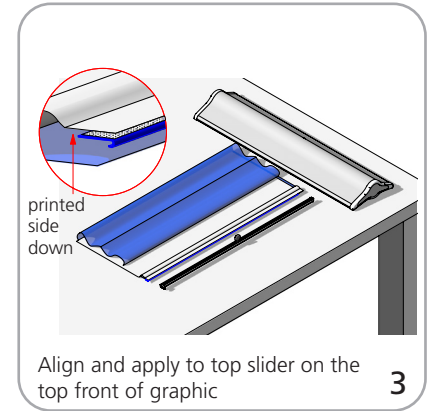

Quick slide top rail attachment (plastic insert)