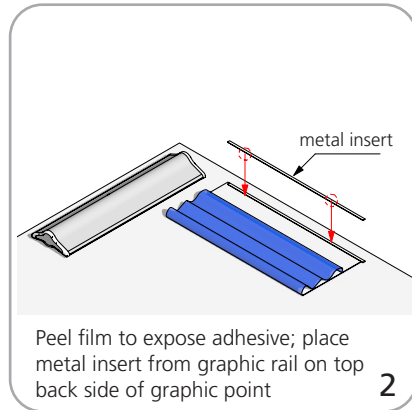

Graphic to toprail attachment (metal insert)